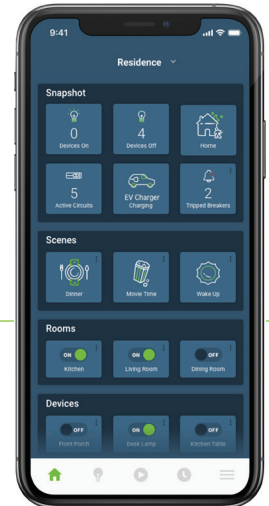

Flexible Control

Manage
your whole
smart home
with the
My Leviton
App

View all smart devices
on one dashboard

View charging status and
remotely start/stop

Schedule charging sessions
during off-peak utility hours
to save on electricity costs