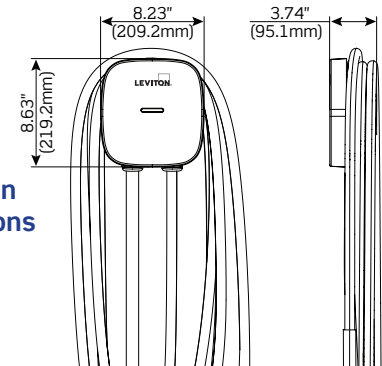

Depending on your location, you can get
up to **100% off** your charging station!

Ordering Information

EV Series Standard

EV320
EV480
EV800

No App Capabilities

EV Series Smart Home

EV32W
EV40P
EV48W
EV80W

	EV320	EV32W	EV40P	EV480	EV48W	EV800	EV80W
Amperage	32 A		40 A*	48 A		80 A	
Breaker	40 A		50 A	60 A		100 A	
Voltage	208/240 VAC						
Charge Connector Cord	#10 AWG SAE J1772		#7 AWG SAE J1772		#6 AWG SAE J1772		
Charging Cable Length	18 ft. (5.5 m)		25 ft (7.6 m)		18 ft. (5.5 m)		
Hardwire/Plug-In	Hardwire		Plug-In		Hardwire		
Station Operating Temp.	-22 °F to 122 °F (-30 °C to 50 °C)						
Enclosure Rating	NEMA Type 3R for both Indoor/Outdoor Use						
Standards & Certification	UL2594, UL 2231-1, UL 2231-2, UL 2251, UL 62, UL 991, UL 1998, NFPA 70 Article 625, UL840, CSA Std. C22.2#280						
Access Control	All stations come with optional access control via RFID cards						
Warranty	2-Year Limited						

*Adjustable from 16 A - 40 A

Dimensions

Hardwired Stations

Plug-In Stations

Accessories

Save installation cost,
space and time

NEMA 14-50R EV Charging Heavy Duty Single Receptacles*

Heavy Duty, Industrial Grade 1450R