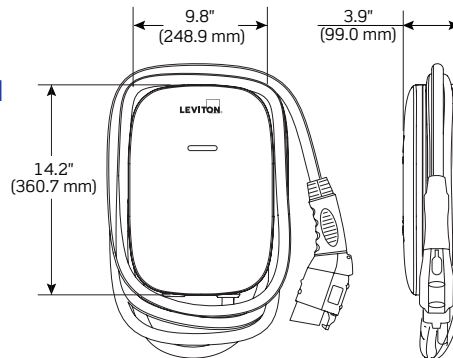

Depending on your location, you can get
up to **100% off** your charging station!

Ordering Information

EV Series Standard

EV320
EV480
EV800

No App Capabilities

EV Series Smart Home

EV32W
EV40P
EV48W
EV80W

	EV320	EV32W	EV40P	EV480	EV48W	EV800	EV80W
Amperage	32 A		40 A*	48 A		80 A	
Breaker	40 A		50 A	60 A		100 A	
Voltage	208/240 VAC						
Charge Connector Cord	#10 AWG SAE J1772		#7 AWG SAE J1772		#6 AWG SAE J1772		
Charging Cable Length	18 ft. (5.5 m)		25 ft (7.6 m)		18 ft. (5.5 m)		
Hardwire/Plug-In	Hardwire		Plug-In		Hardwire		
Station Operating Temp.	-22 °F to 122 °F (-30 °C to 50 °C)						
Enclosure Rating	NEMA Type 3R for both Indoor/Outdoor Use						
Standards & Certification	UL2594, UL 2231-1, UL 2231-2, UL 2251, UL 62, UL 991, UL 1998, NFPA 70 Article 625, UL840, CSA Std. C22.2#280						
Access Control	All stations come with optional access control via RFID cards						
Warranty	2-Year Limited						

*Adjustable from 16 A - 40 A

Dimensions

Hardwired Stations

Plug-In Stations

Accessories

Save installation cost,
space and time

NEMA 14-50R EV Charging Heavy Duty Single Receptacles*

Heavy Duty, Industrial Grade 1450R