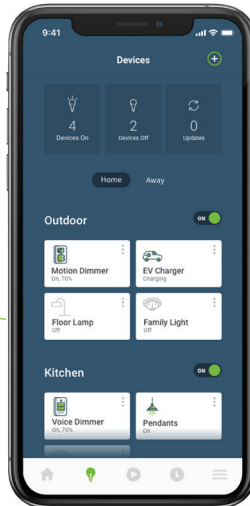

EV Series

Residential Electric Vehicle
Charging Solutions

Connectivity

A smart solution for every room in your home, including your garage!

works with my leviton

Leviton is proud to be a pioneer in the electric vehicle supply equipment (EVSE) industry, providing charging solutions for over a decade while keeping up with the latest technology. My Leviton enabled solutions offer a full portfolio of connected devices so any home, new or old, can be a smart home.

Flexible Control

Manage
your whole
smart home
with the
My Leviton
App

View all smart devices
on one dashboard

View charging status and
remotely start/stop

Schedule charging sessions
during off-peak utility hours
to save on electricity costs